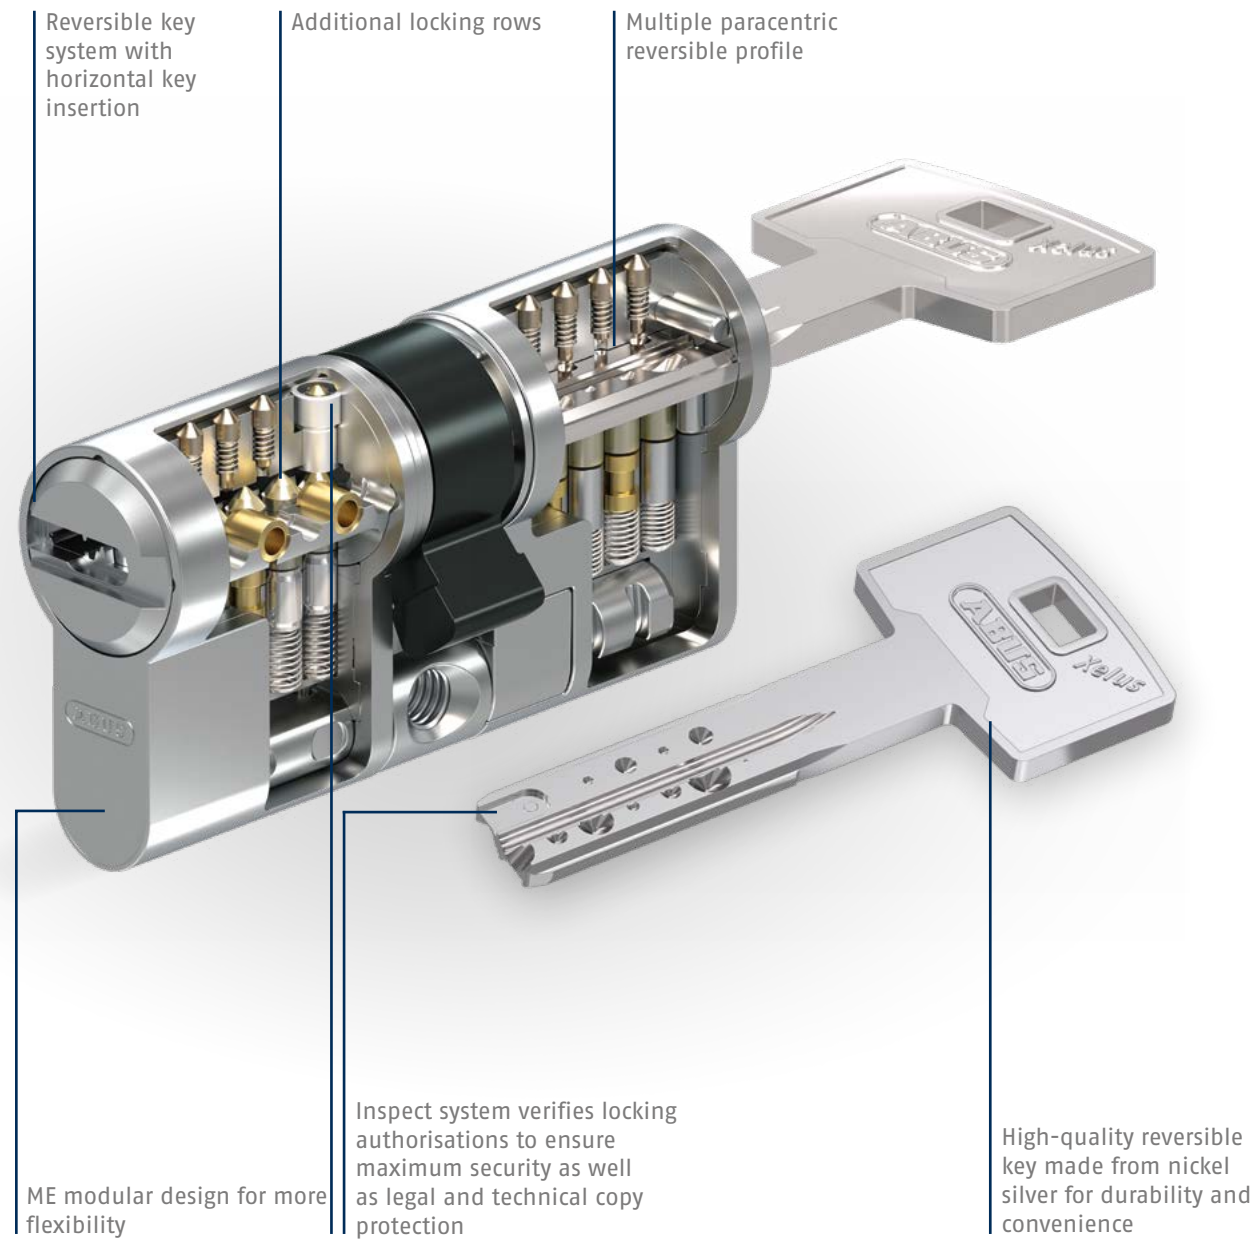

High-quality workmanship, reliable and versatile. Xelus ME is a reversible key system with a very comprehensive performance promise. Thanks to the modular design, you can adjust the cylinders to the desired length in a flash. When structural changes are made, the cylinder simply changes with them. No tools are required to extend the cylinders, so length changes can be easily implemented by any technician.

FUTURE- PROOF INVESTMENT

The Xelus ME master key system can be expanded at any time, giving you maximum flexibility through developments and changes. We can deliver expansion products for your locking system many years after installation.

XELUS™ ME

In detail

The modern reversible key system with horizontal key insertion is convenient and comfortable to use. The high-quality precision profile ensures easy insertion.

The innovative shape of the key makes it almost unnoticeable in a trouser pocket. The modern key does not snap.

Standard key

With design cap

With Pro Cap

TECHNICAL DETAILS

Overview

System:	Xelus™ ME
Key:	Multiple paracentric reversible key made from hard-wearing nickel silver
Key insertion:	Horizontal
Profile:	Factory profile
Patent protection:	✓
Trademark protection:	✓
Copy protection:	Inspect System
Locking rows:	Up to 3
Total locking elements:	Up to 16
Modular design:	✓
Basic length:	30/30 mm for Euro profile double cylinders
Length increments:	Extensions available in 5 mm increments
Security card:	✓
Lock security:	Class 5 in accordance with DIN EN 1303, details available on request
Attack resistance:	Grade B
Fire resistance	Class B, T90
Product certification:	Certified according to DIN EN 1303 and manufactured according to DIN 18252 Optional, for example SKG**, details on request
Manufacturer certification:	ISO 9001
Production:	Made in Germany