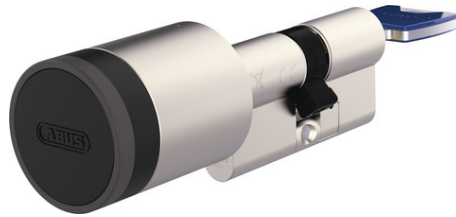

CYLOX™ One with inside key

Seite 1 von 2

YOUR DOOR, YOUR RULES

Manage access to your home, rental properties or interior spaces such as offices with the CYLOX One in an uncomplicated, secure and flexible way via app. Activate the smart cylinder with a touch, turn the knob and you're in.

Do you want to grant controlled access to your home or certain rooms to changing people, such as care services, tradespeople or cleaning staff? Do you want your family to have keyless access to your home? Or do you manage holiday accommodation and want to easily organise access for changing guests? Manage individual access authorisations for your door with the ABUS One app instead of the key and equip it with a security upgrade: the smart electronic cylinder CYLOX One offers SKG***-tested drill protection and increased resistance to tampering. It is also suitable for tenants, as cylinder replacement does not usually require the landlord's permission. Recommended for doors with glass insert: Lock your door from the inside and remove the key. Even if a burglar breaks the glass, they cannot simply open the door.

CYLOX™ One with inside key

Seite 2 von 2

scanner (CFS3100)

Operation and use

- Recommended for doors with glass insert: Removed key prevents manual opening from the inside in the event of an attempted break-in through a smashed window – for doors with Euro profile cylinder
- Cylinder length can be customised to the door thickness thanks to the modular construction
- Can be combined keyed alike with other ABUS cylinders
- Easy operation with the ABUS One app on a smartphone or smartwatch, by code input, finger scan or keystroke
- Send access authorisations and limit them in time or share permanent access
- Remote access possible with the optionally available BRIDGE One