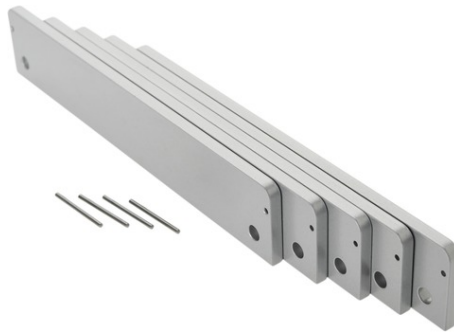

Spacers for Surface-mounted housing 5 x 5 mm RAL9006

Art.-Nr. AZZU10057

Seite 1 von 1

Technologies

- Spacers for Surface-mounted housing 5mm thick
- 5 pieces

Technical data - Spacers for Surface-mounted housing 5 x 5 mm RAL9006

Colour	RAL 9006 - white aluminum
Dimensions	180 x 33,5 x 5 mm
Height	5 mm
Housing material	aluminum powder coated
Length	180 mm
Width	33,5 mm