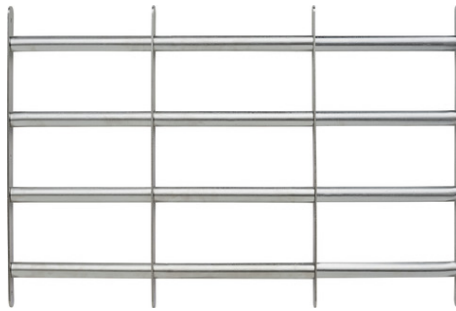

# FGI7600N (700-1050 mm x 600 mm)

Seite 1 von 2

## SECURING DIRECT ROUTES

Window grills to protect basement and ground floor windows from attempted break-ins.

Time and again, the direct route is enough for criminals to break into your home. Basement and ground floor windows, if insufficiently protected, make it easy for them to do so. Secure these windows with a reliable grill. The width of the window grill can be flexibly adjusted to the window in question. Vertical mounting or the combination of two grilles on top of each other is also possible without any problems. The material used is particularly weather-resistant. Corrosion resistance can be increased even further by using metal protective lacquers.

## Technical data - FGI7600N (700-1050 mm x 600 mm)

Weight	6500 g
Window type	Basement window
colour	silver
recommended for window reveal width	700-1050 mm
type of cylinder	Pressure cylinder