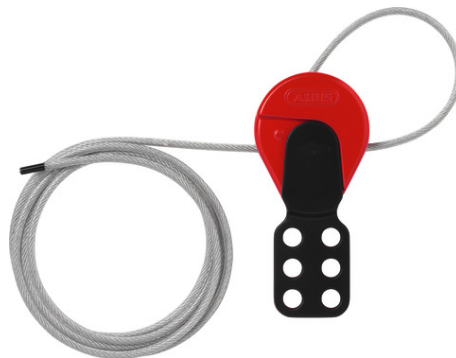

C509 Safelex™ Universal Cable Lockout Device 3 m (9 ft.)

Seite 1 von 2

THE ALL-PURPOSE SOLUTION FOR LOTO:

The cable can be used to secure valves, hand wheels, door hardware, or access points against unauthorized access.

The Safelex™ cable lockouts are available with cables of different lengths ranging from 1 to 5 meters. The clamping mechanism ensures a firm hold and can be readjusted if necessary. Secured with up to six padlocks.

Technologies

- Intuitive design for self-explanatory application
- Patented grip mechanism for secure fixation of the cable
- Retightening possible at any time, even when locked
- Isolated, exchangeable metal cable in different lengths
- Holds up to 6 padlocks

Seite 2 von 2

Technical data - C509 Safelex™ Universal Cable Lockout Device 3 m (9 ft.)

Cable Diameter	4,1 mm
Cable Length	3000 mm
Depth	26 mm
Length	128 mm
Locking Points	6
Shackle Diameter	9 mm
Weight [g]	221 g
Width	61 mm
colour	red
EAN	4003318003493