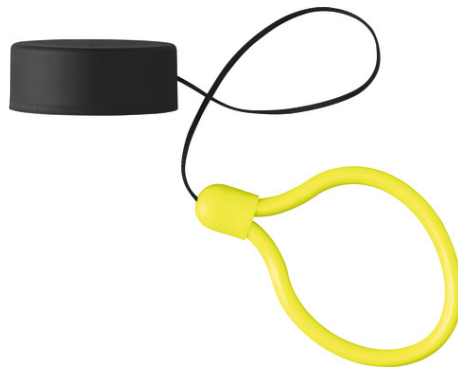

Roll Up Adapter 68 black

Seite 1 von 2

AN ALL-ROUND, SECURE OPTION

You can protect your motorbike against theft thanks to the GRANIT™ Victory XPlus 68 brake disc lock. It all starts with the design.

Its rounded form makes it difficult for thieves to get a hold on the GRANIT™ Victory XPlus 68. The 14mm locking bolt made from extra-hardened steel makes a clear statement about who your bike belongs to (also available with a half bolt head where the distance to the fork is particularly small). An ABUS XPlus cylinder offers protection against lock-picking attacks. And because chaining it up is better than just locking it up, the GRANIT™ Victory XPlus 68 is also available as a chain combination.

A Memory Cable reminds you to remove the GRANIT™ Victory XPlus 68 before you set off.

Technologies

- 14 mm steel bolt
- Excellent grip thanks to the rubberised ring
- The bolt, lock body and supporting elements of the locking mechanism are made of specially hardened steel
- The round shape hinders the use of opening tools
- ABUS XPlus cylinder for exceptionally high levels of protection against manipulation attempts such as picking
- Two keys are included in the scope of delivery
- ABUS Code Card for additional and replacement keys
- A Memory Cable that acts as a reminder against accidentally driving away with the motorbike still locked is included in the scope of delivery. With the “Roll Up” version, it is integrated into the bolt