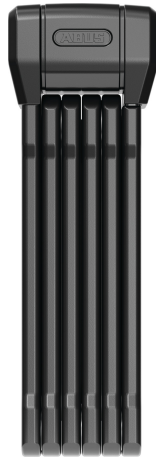

BORDO™ 6200K/90 + Bracket SH

Seite 1 von 2

SECURE, PRACTICAL, FLEXIBLE

Lock your valuable bike not only securely, but also conveniently: With a locking circumference of 94 cm, the BORDO 6200K allows you to quickly find a suitable place to connect - even with bulky objects.

This folding lock is particularly flexible thanks to its rotatable lock body. This allows you to rotate the opening for the locking bar to where you need it. To transport the lock, fold it up like a folding rule to a compact size. Then stow it in the lock holder supplied, which can be easily mounted on the bike frame. The holder also has a practical compartment for keys.

The ABUS XPlus cylinder and the robust bars made of hardened steel with additional profiling ensure the high security of the BORDO 6200K, which is manufactured in Germany. Steel discs protect the rivets from attacks with saws. The bars are coated to protect the wheel from damage to the paintwork.

Technologies

- Bars made of hardened steel with extra soft coating to protect against paint damage
- 360° rotatable lock body for more flexibility when locking
- Objects with a scope of up to 94 cm can be enclosed
- ABUS XPlus cylinder for extremely high protection against manipulation, e.g. picking
- Quality lock made in Germany
- Lock holder with practical key compartment
- 2 keys included