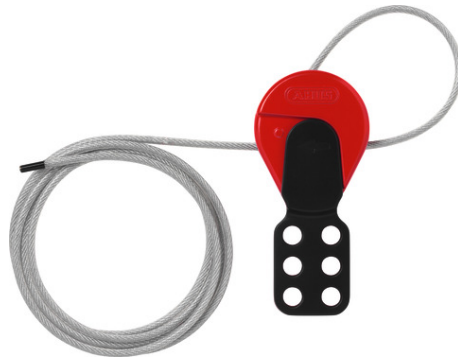

# C509 Safelex™ Universal Cable Lockout Device 3 m (9 ft.)

Seite 1 von 2

## THE ALL-PURPOSE SOLUTION FOR LOTO:

The cable can secure valves, hand wheels, door hardware, or access points against unauthorized access.

The Safelex™ cable lockouts are available with sheathed steel cable with clear plastic coating available in 3', 6', 9', or 15' lengths. The clamping mechanism ensures a firm hold and can be retightened at any time, even when in a locked position.

## Technologies

- Intuitive design for self-explanatory application
- Patented grip mechanism for secure fixation of the cable
- Retightening possible at any time, even when locked
- Isolated, exchangeable metal cable in different lengths
- Holds up to 6 padlocks

## Technical data - C509 Safelex™ Universal Cable Lockout Device 3 m (9 ft.)

Weight [lbs]	0.49 lbs
color	red
EAN	4003318003493